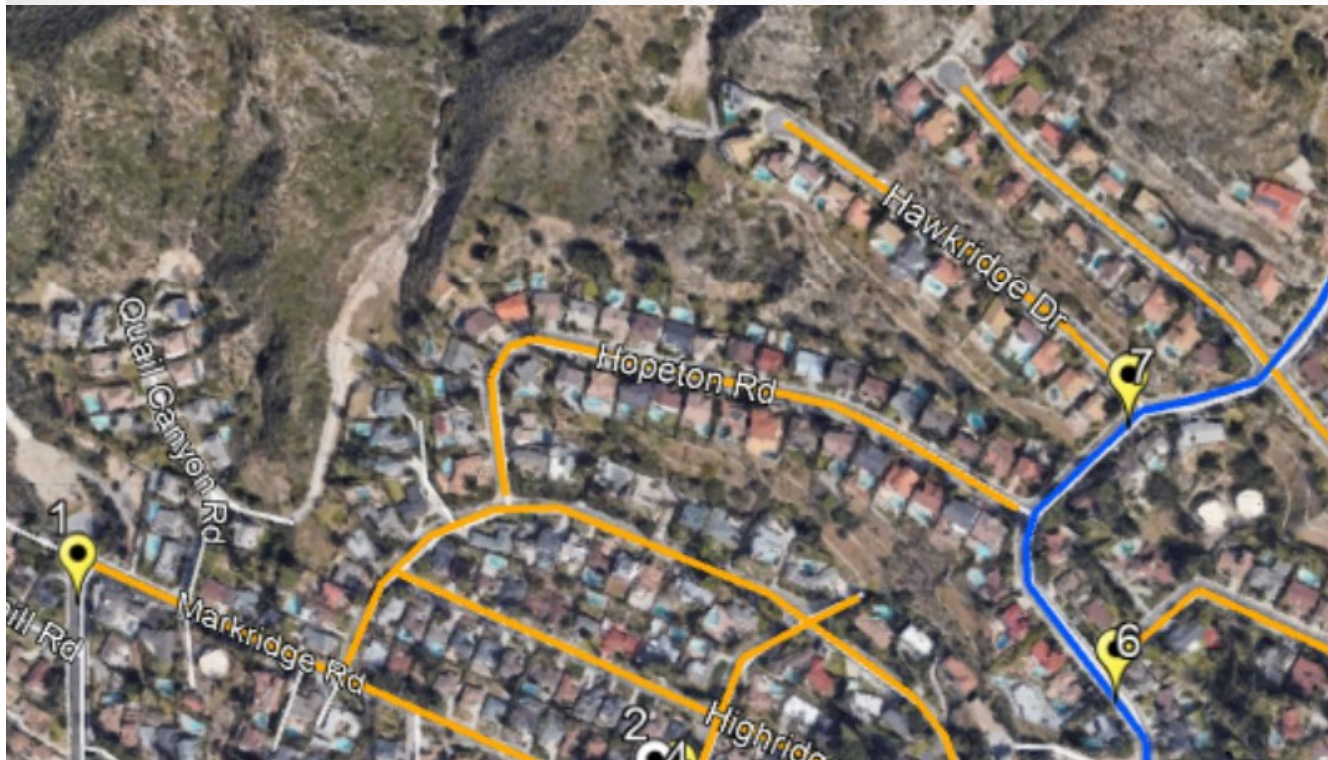

La Crescenta – Briggs Terrace Network Installed

Briggs Terrace Network

- 3.6 miles
- 21 signs

La Crescenta – El Caminito Street Network Installed

El Caminito Street Network

- 5.1 miles
- 30 signs

La Crescenta – Pine Cone Rd Network Installed

Pine Cone Rd Network

- 3.9 miles
- 9 signs
 - Signs #5, 6, and 7 were removed