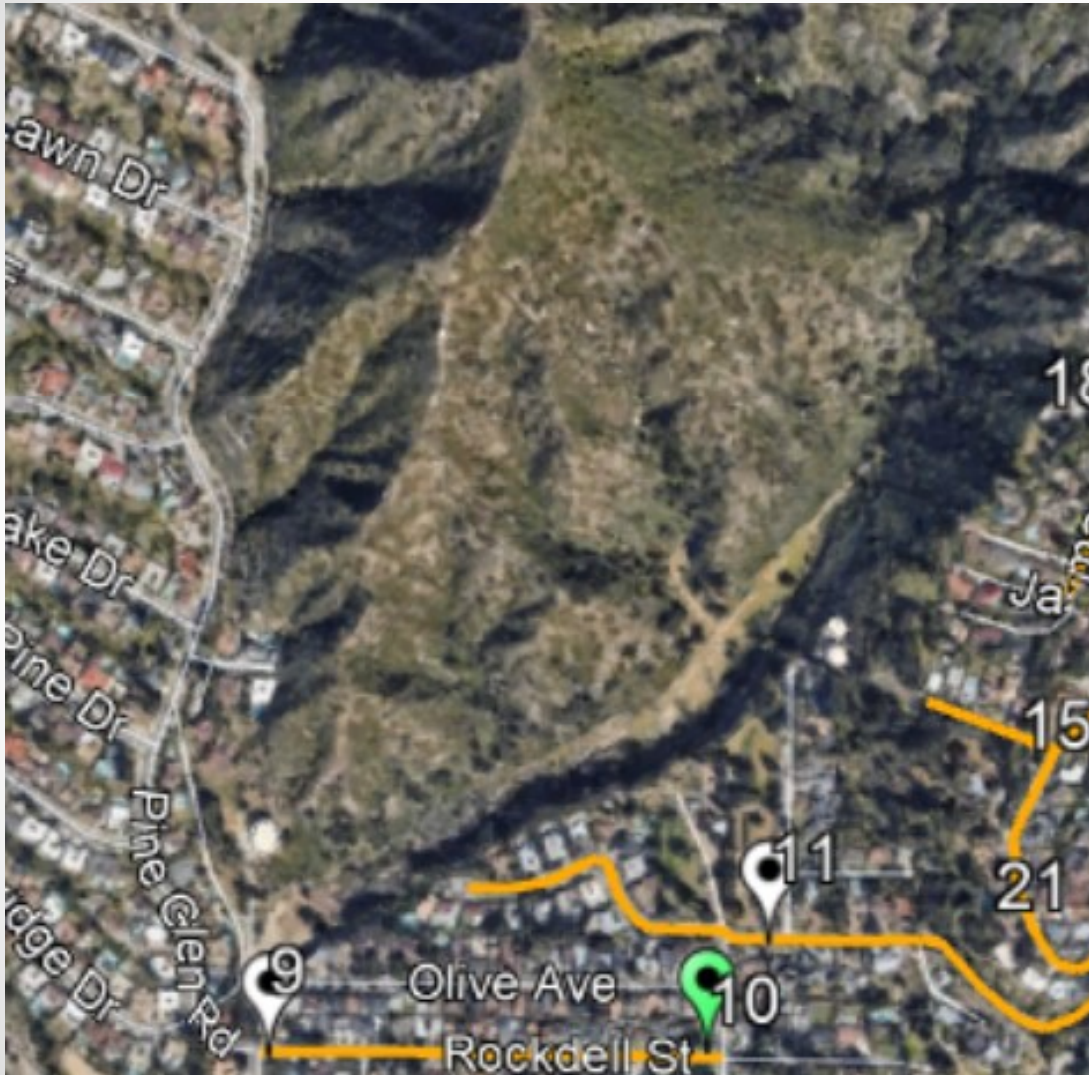

La Crescenta – Briggs Terrace Network Installed

Briggs Terrace Network

- 3.6 miles
- 21 signs

La Crescenta – El Caminito Street Network Installed

El Caminito Street Network

- 5.1 miles
- 30 signs

La Crescenta – Pine Cone Rd Network Installed

Pine Cone Rd Network

- 3.9 miles
- 9 signs
 - Signs #5, 6, and 7 were removed