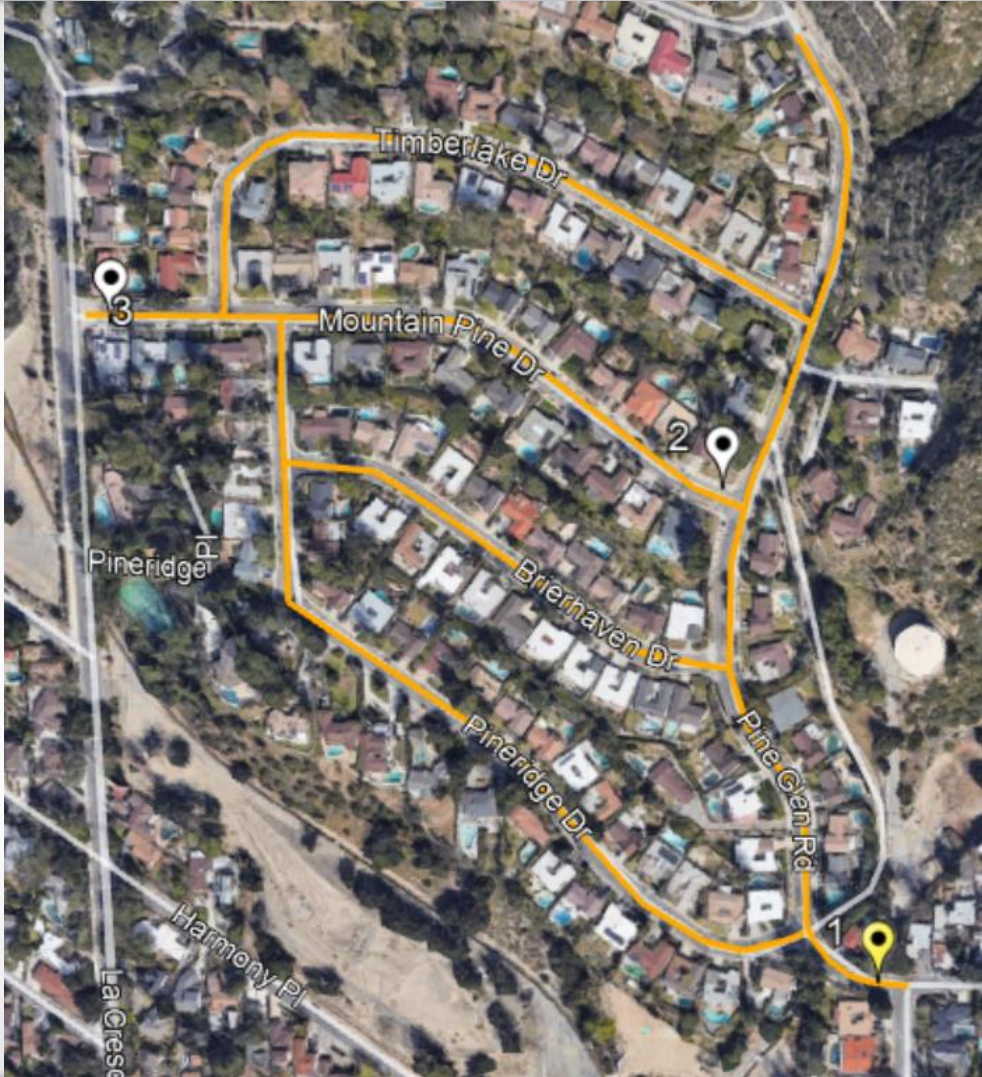

La Crescenta – Briggs Terrace Network Installed 11/3/2020

Briggs Terrace Network

- 3.6 miles
- 21 signs

La Crescenta – El Caminito St. Network Installed 3/24/2021

El Caminito Street Network

- 5.1 miles
- 30 signs

La Crescenta – Pine Cone Road Network Installed 4/6/2021

Pine Cone Rd Network

- 3.9 miles
- 9 signs
 - Signs #5, 6, and 7 were removed

La Crescenta – Mountain Pine Dr Network Currently Under Review

Mountain Pine Dr Network

- 1.3 miles
- 3 signs