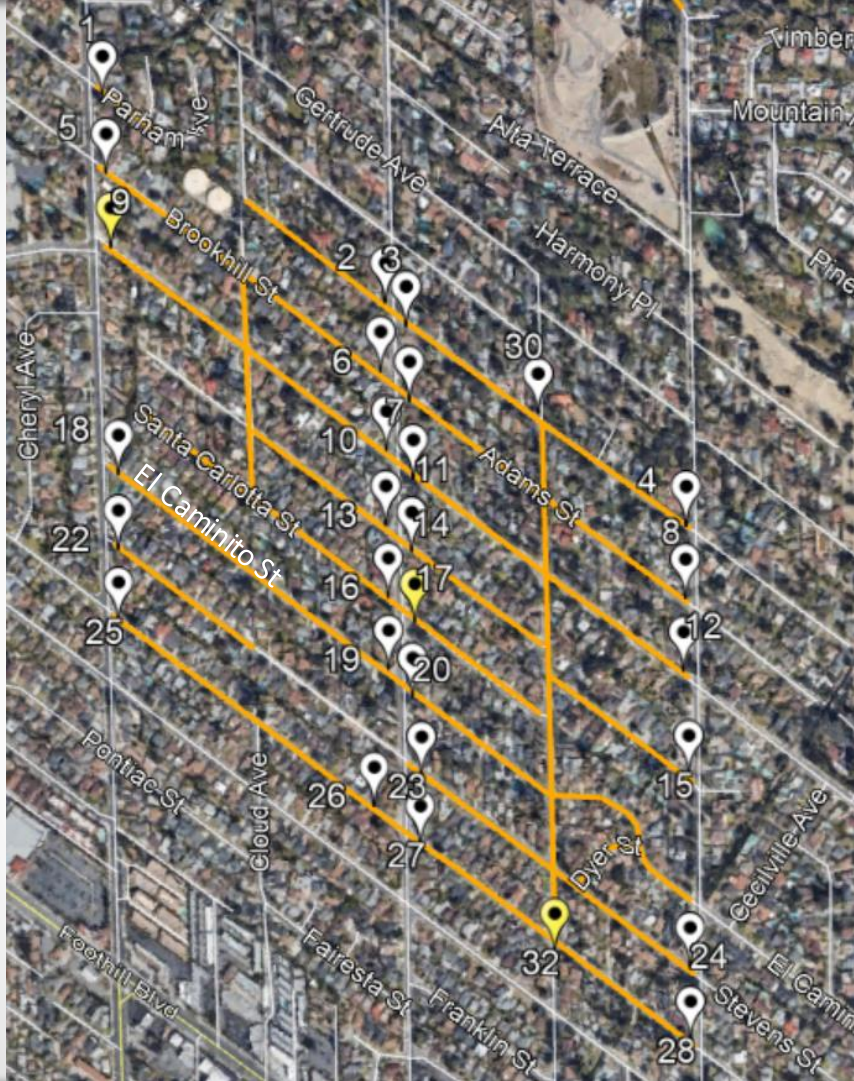

La Crescenta – Briggs Terrace Network Installed 11/3/2020

Briggs Terrace Network

- 3.6 miles
- 21 signs

La Crescenta – El Caminito St. Network Installed 3/24/2021

El Caminito Street Network

- 5.1 miles
- 30 signs

La Crescenta – Pine Cone Road Network Installed 4/6/2021

Pine Cone Rd Network

- 3.9 miles
- 9 signs
 - Signs #5, 6, and 7 were removed

La Crescenta – Mountain Pine Dr Network Currently Under Review

Mountain Pine Dr Network

- 1.3 miles
- 3 signs