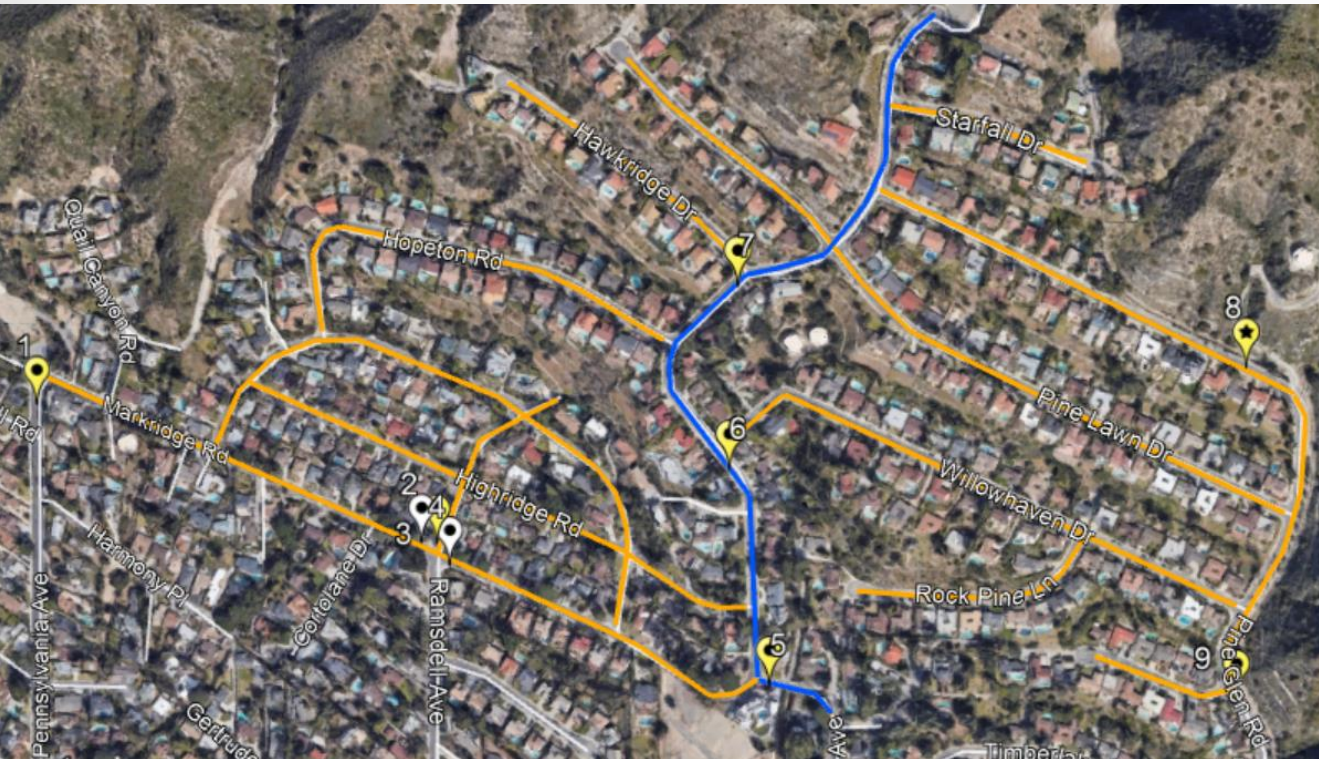

La Crescenta – Briggs Terrace Network Installed 11/3/2020

Briggs Terrace Network

- 3.6 miles
- 21 signs

La Crescenta – El Caminito St. Network Installed 3/24/2021

El Caminito Street Network

- 5.1 miles
- 30 signs

La Crescenta – Pine Cone Road Network Installed 4/6/2021

Pine Cone Rd Network

- 3.9 miles
- 9 signs
 - Signs #5, 6, and 7 were removed

La Crescenta – Mountain Pine Dr Network Currently Under Review

Mountain Pine Dr Network

- 1.3 miles
- 3 signs