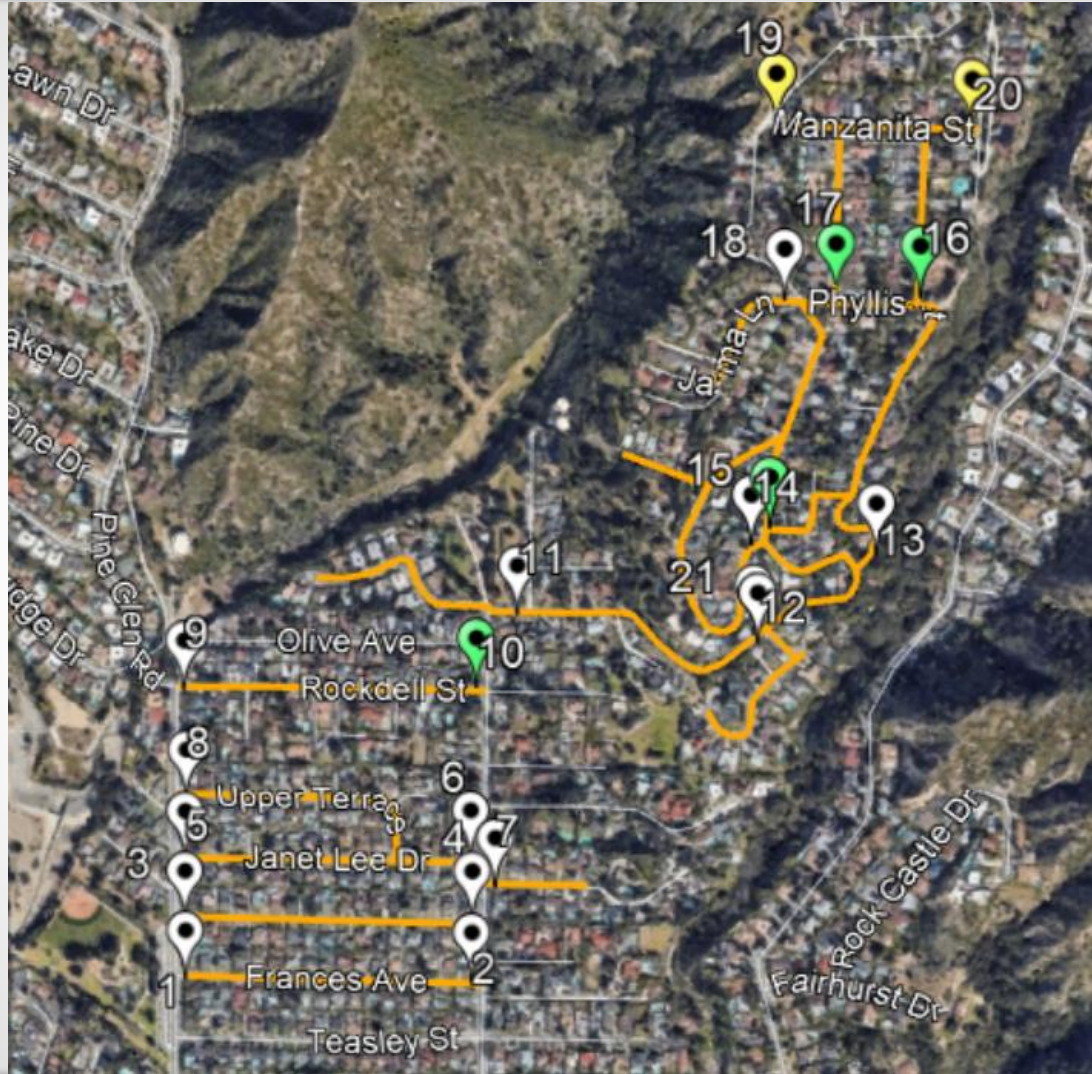

La Crescenta – Briggs Terrace Network Installed 11/3/2020

Briggs Terrace Network

- 3.6 miles
- 21 signs

La Crescenta – El Caminito St. Network Installed 3/24/2021

El Caminito Street Network

- 5.1 miles
- 30 signs

La Crescenta – Pine Cone Road Network Installed 4/6/2021

Pine Cone Rd Network

- 3.9 miles
- 9 signs
 - Signs #5, 6, and 7 were removed

La Crescenta – Mountain Pine Dr Network Currently Under Review

Mountain Pine Dr Network

- 1.3 miles
- 3 signs