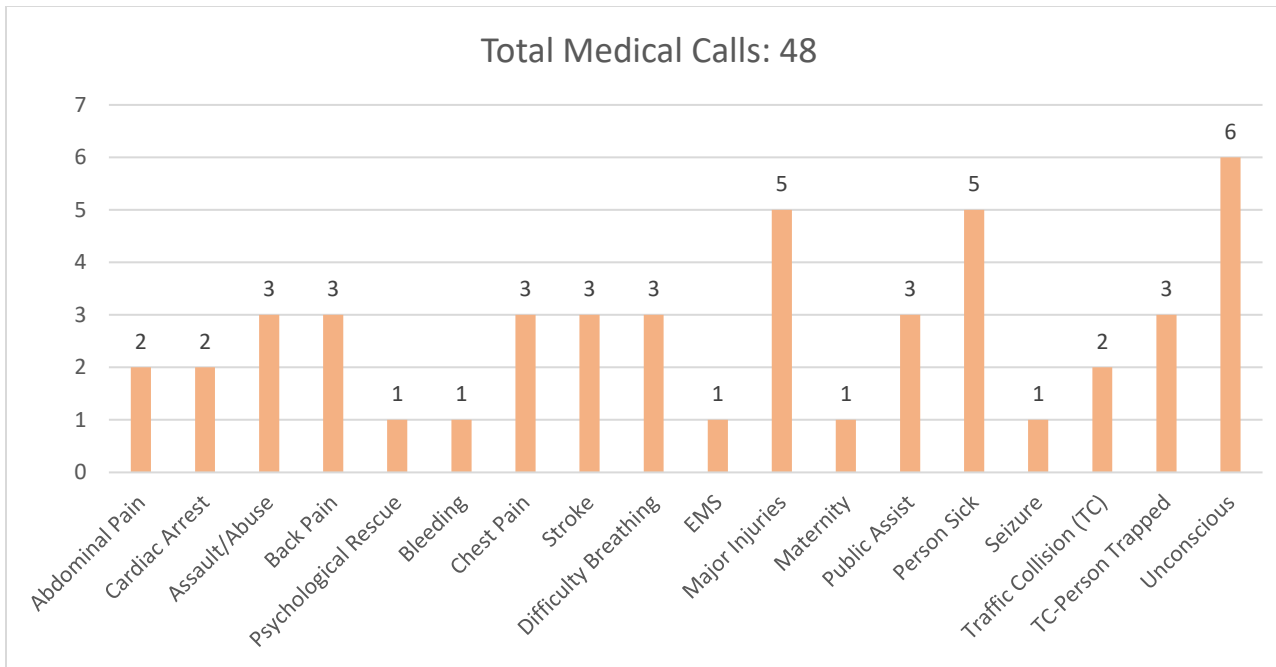

LA CRESCENTA

OCTOBER 2022

	JAN	FEB	MAR	APR	MAY	JUN	JUL	AUG	SEP	OCT	NOV	DEC	2022 YTD	2021 YTD	2021 TOTALS
FIRES	2	3	0	1	0	1	1	0	1	0			9	10	13
EMS	61	40	59	33	59	44	44	55	39	48			482	450	533
SERVICE	0	1	1	5	6	5	4	2	2	1			27	27	27
HAZARDOUS CONDITION	5	6	3	0	1	2	1	1	1	0			20	24	38
GOOD INTENT	13	9	13	11	9	11	10	12	10	10			108	88	126
TOTALS	81	59	76	50	75	63	60	70	53	59			646	599	737

NOTEWORTHY INCIDENTS

	NONE TO REPORT.		
			TOTAL:
			Property: \$0.00 Contents: \$0.00

ALS: Paramedic on board ambulance.

SAFETY TIP OF THE MONTH:

Thanksgiving is the leading day of the year for home fires involving cooking equipment. Please follow these safety tips: