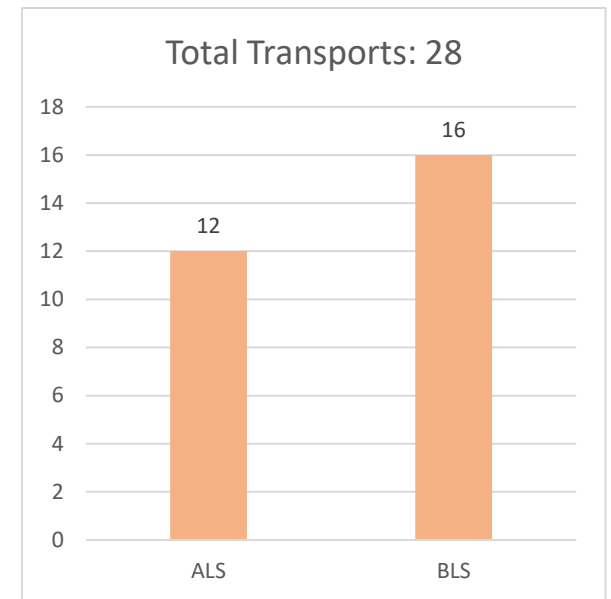

LA CRESCENTA

OCTOBER 2022

	JAN	FEB	MAR	APR	MAY	JUN	JUL	AUG	SEP	OCT	NOV	DEC	2022 YTD	2021 YTD	2021 TOTALS
FIRES	2	3	0	1	0	1	1	0	1	0			9	10	13
EMS	61	40	59	33	59	44	44	55	39	48			482	450	533
SERVICE	0	1	1	5	6	5	4	2	2	1			27	27	27
HAZARDOUS CONDITION	5	6	3	0	1	2	1	1	1	0			20	24	38
GOOD INTENT	13	9	13	11	9	11	10	12	10	10			108	88	126
TOTALS	81	59	76	50	75	63	60	70	53	59			646	599	737

NOTEWORTHY INCIDENTS

	NONE TO REPORT.		
			TOTAL:
			Property: \$0.00 Contents: \$0.00

ALS: Paramedic on board ambulance.

SAFETY TIP OF THE MONTH:

Thanksgiving is the leading day of the year for home fires involving cooking equipment. Please follow these safety tips: